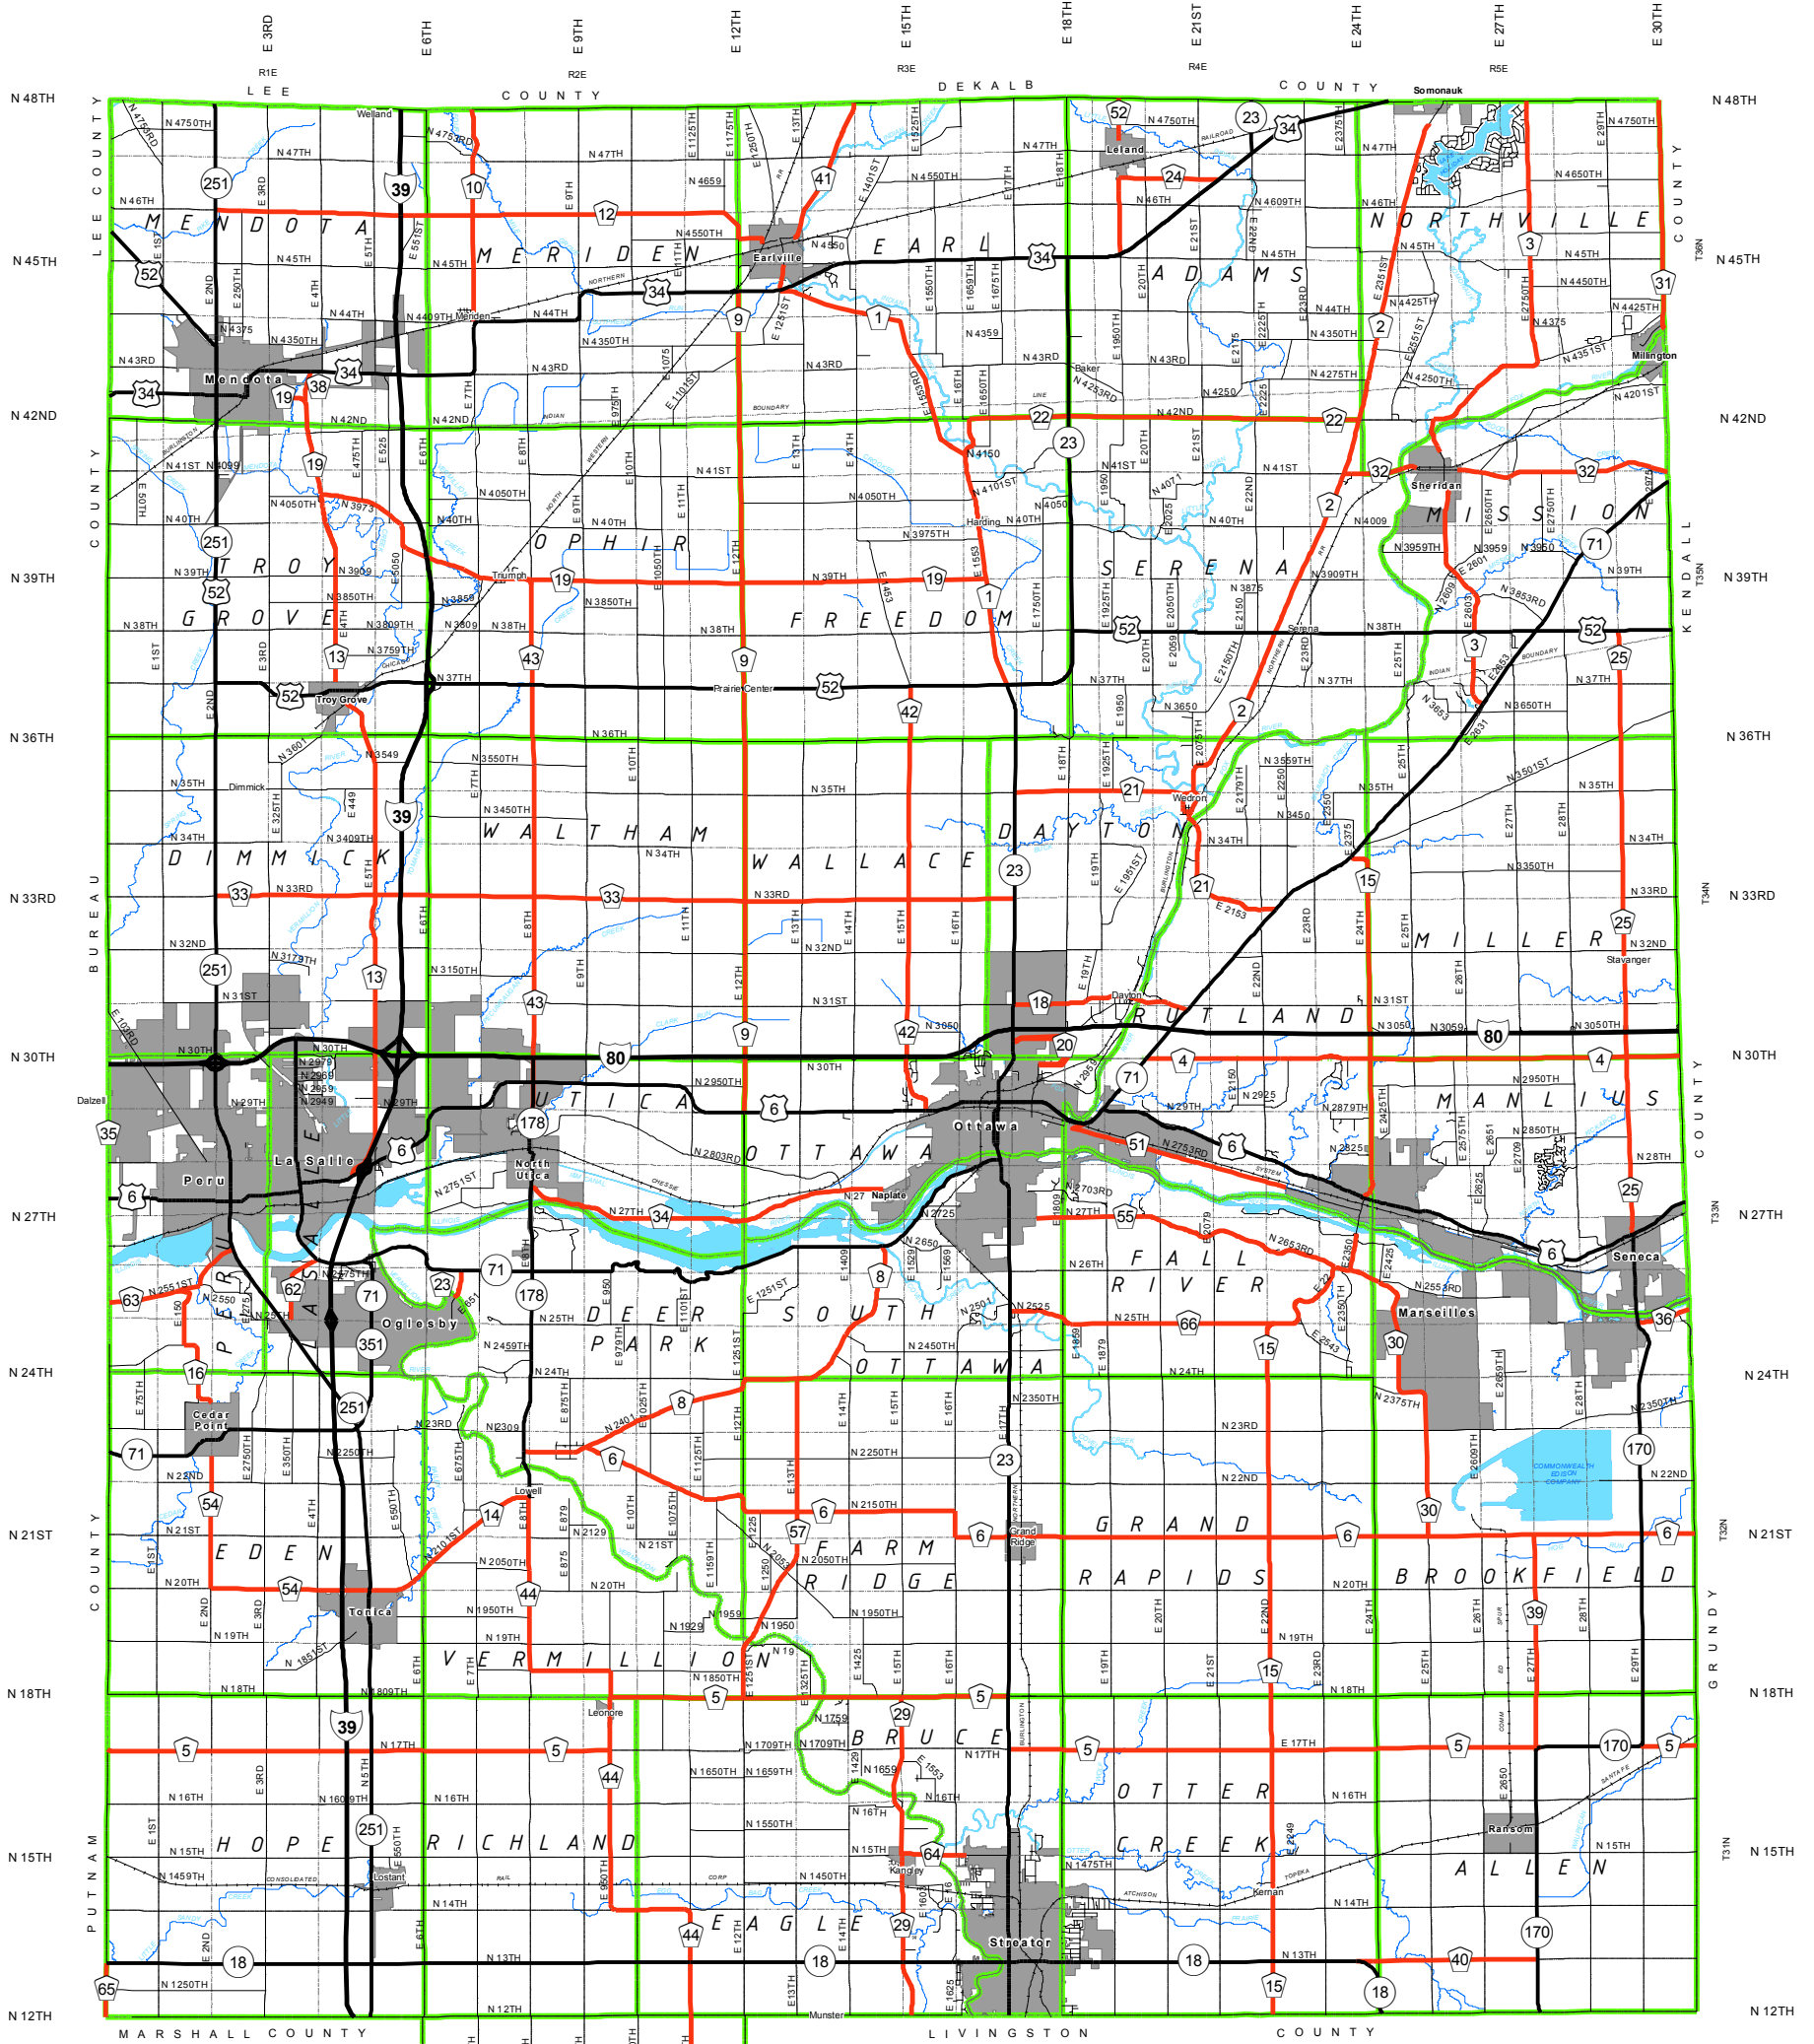

OFFICIAL HIGHWAY MAP OF LA SALLE COUNTY, ILLINOIS

Lawrence J. Kinzer, P.E., P.L.S., County Engineer

Legend

- 41 COUNTY HIGHWAYS
- 39 INTERSTATE HIGHWAYS
- 17 STATE HIGHWAYS
- 6 US HIGHWAYS
- TOWNSHIP BOUNDARY
- TOWNSHIP HIGHWAYS
- - - SECTION LINE
- +— RAILROADS
- RIVERS
- CORPORATE BOUNDARY